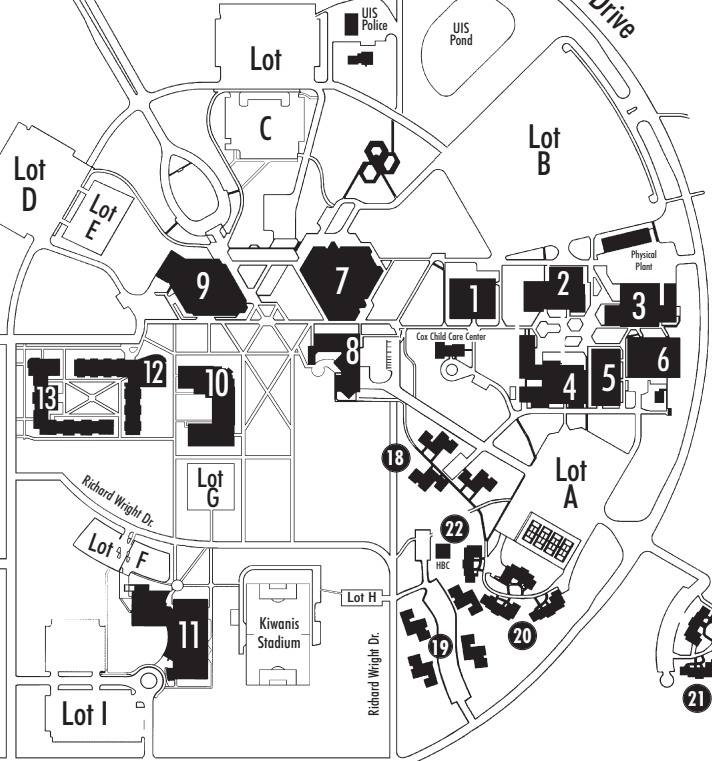

UNIVERSITY OF ILLINOIS AT SPRINGFIELD

11th Street

Stevenson Drive

West Lake Shore Drive

Sangamon Credit Union

Spencer House

Edgar Lee Masters Drive

Ernest Hemingway Drive

University Drive

Soccer/Softball Complex

Vachel Lindsay Drive

Carl Sandburg Lane

11th Street

Eliza Farnham Drive

University Drive

Toronto Road

Shepherd Road

LLCC Day Care

Lincoln Land Community College

Capital Area Career Center

Toronto Road

R.R.

Toronto Road

- Campus Buildings**
1. WUIS – WUIS/WIPA Radio Station
 2. SLB – Student Life Building
 3. BSB – Business Services Building
 4. VPA – Visual & Performing Arts Building
 5. SAB – Student Affairs Building
 6. HRB – Human Resources Building
 7. BRK – Brookens Library
 8. HSB – Health & Sciences Building
 9. PAC – Public Affairs Center including Sangamon Auditorium
 10. UHB – University Hall
 11. REC – The Recreation and Athletic Center
- Campus Housing**
12. LRH – Lincoln Residence Hall
 13. New Residence Hall (Fall 2008)
 14. FXG – Foxglove Court
 15. PRL – Pennyroyal Court
 16. TRL – Trillium Court
 17. MGR – Marigold Court
 18. BBL – Bluebell Court
 19. LKR – Larkspur Court
 20. CLV – Clover Court
 21. SFL – Sunflower Court
 22. HBC – Homer L. Butler Commons (Housing Office)