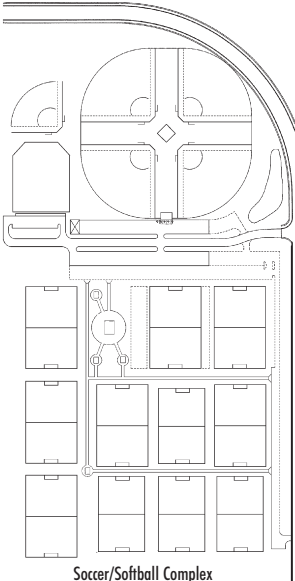

UNIVERSITY OF ILLINOIS AT SPRINGFIELD

11th Street

Stevenson Drive

West Lake Shore Drive

Sangamon Credit Union

Spencer House

Edgar Lee Masters Drive

Ernest Hemingway Drive

University Drive

Soccer/Softball Complex