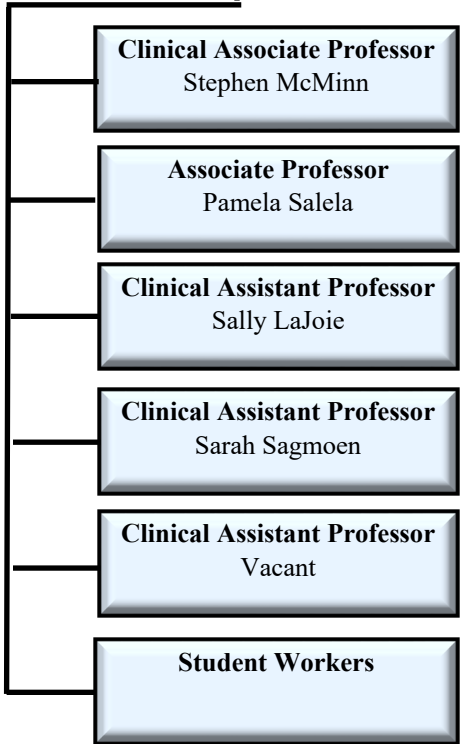

University Librarian & Dean of Library Instructional Services
Pattie Piotrowski

Director of Library Information Systems
Jeremy Hall

University Librarian & Dean of Library Instructional Services
Pattie Piotrowski

Library Instructional Services Program
John Laubersheimer, Chair

University Librarian & Dean of Library Instructional Services
Pattie Piotrowski

Director of Technical Services
Robin Mize