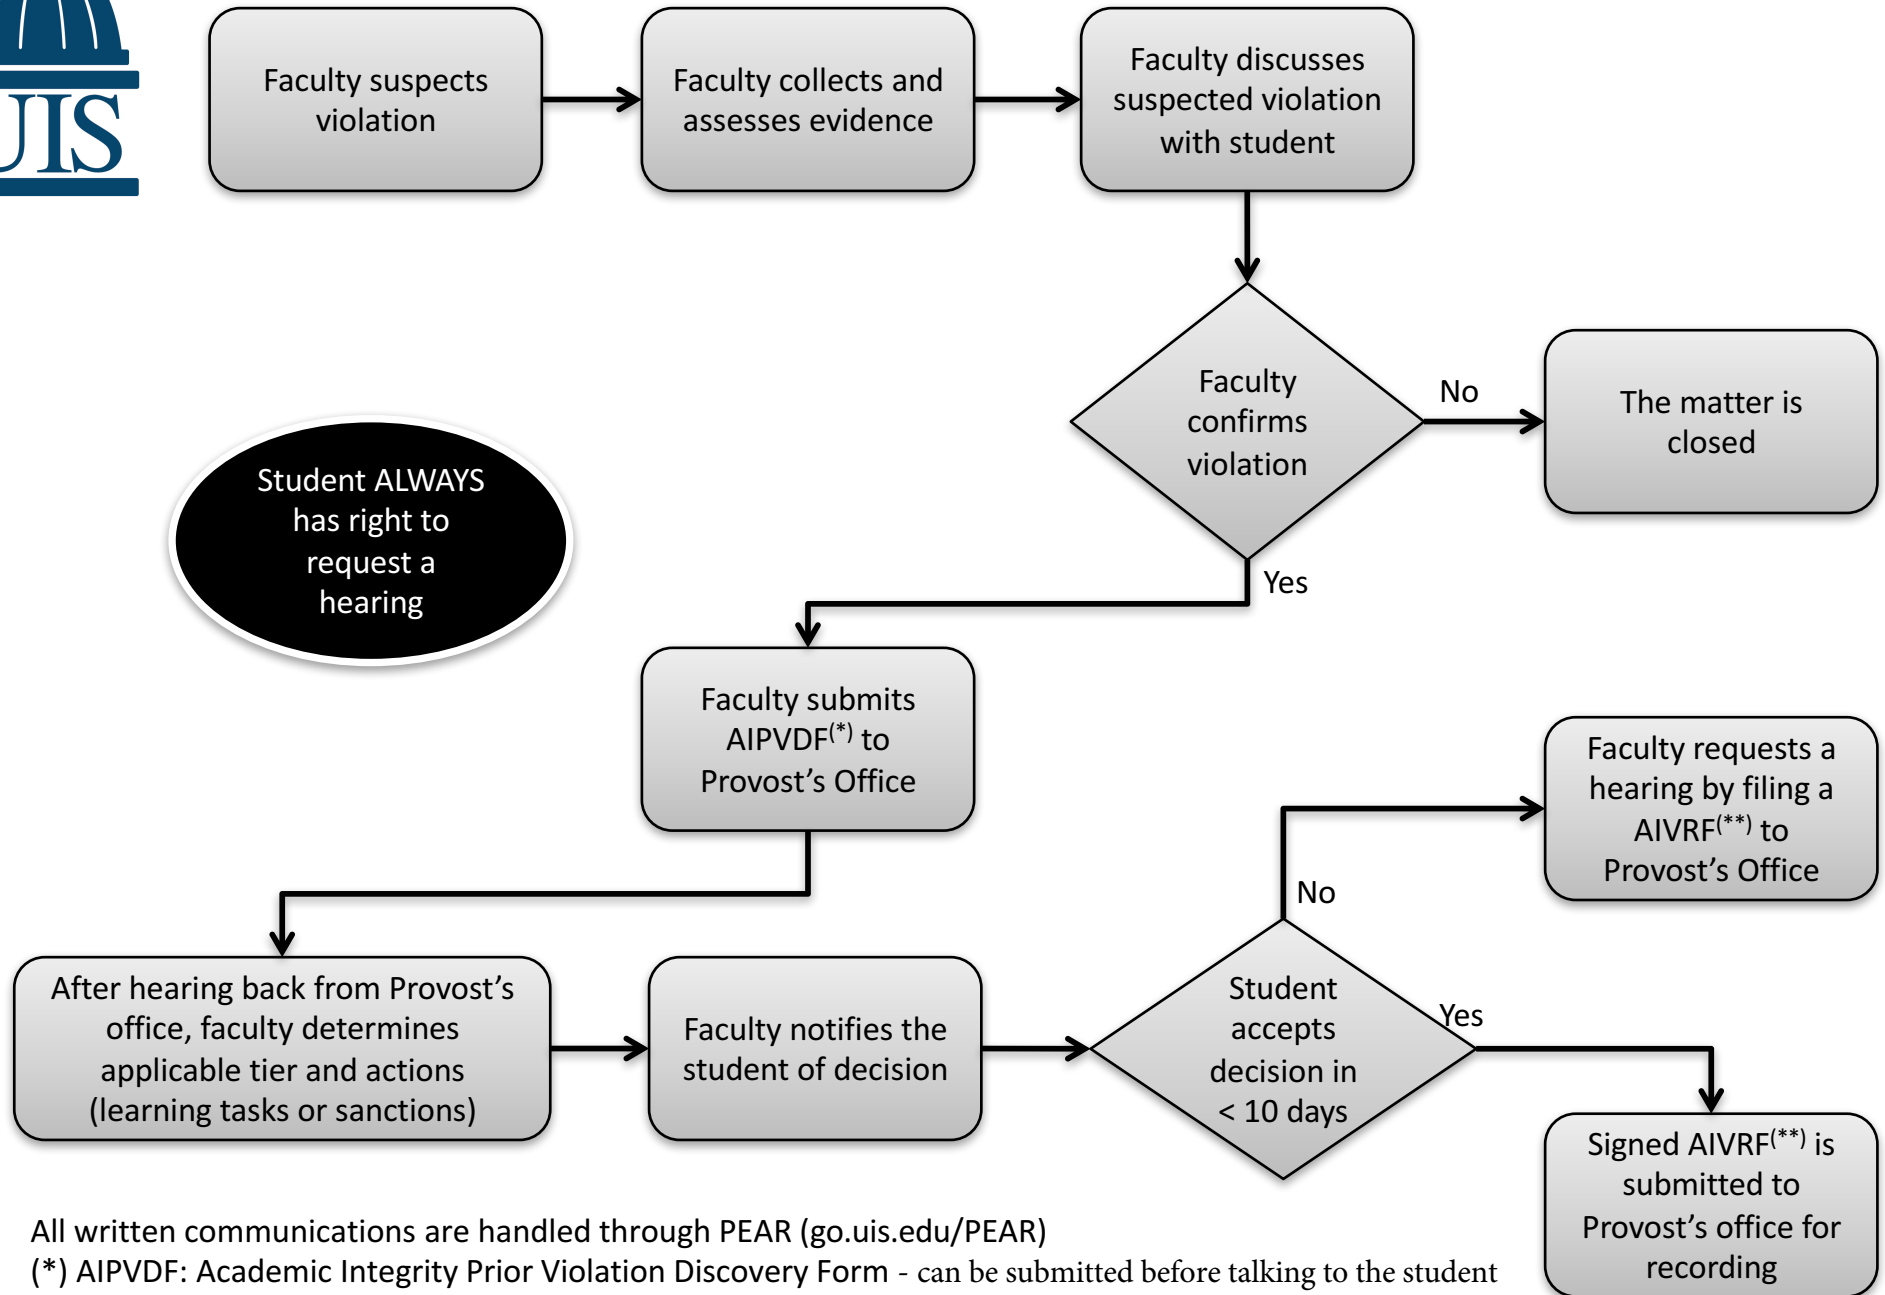

Procedure for Academic Integrity Incidents

- All written communications are handled through PEAR (go.uis.edu/PEAR)
- (*) AIPVDF: Academic Integrity Prior Violation Discovery Form - can be submitted before talking to the student
- (**) AIVRF: Academic Integrity Violation Report Form
- General flow of activities as prescribed in the Academic Integrity Policy