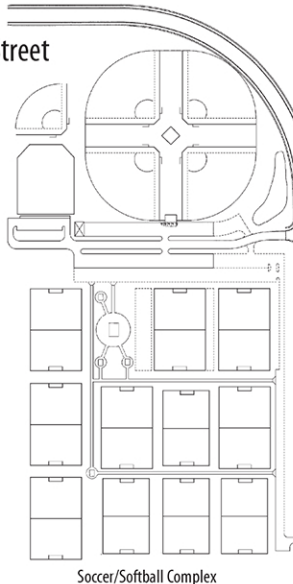

Map to Campus Relations Photo Studio

11th Street

Stevenson Drive

West Lake Shore Drive

Edgar Lee Masters Drive

Ernest Hemingway Drive

Vachel Lindsay Drive

Carl Sandburg Lane

Soccer/Softball Complex

Academic Buildings

1. WUIS – WUIS/WIPA Radio Station
2. SLB – Student Life Building
3. BSB – Business Services Building
4. VPA – Visual & Performing Arts Building
5. SAB – Student Affairs Building
6. HRB – Human Resources Building
7. BRK – Brookens Library
8. HSB – Health & Sciences Building
9. PAC – Public Affairs Center including Sangamon Auditorium
10. UHB – University Hall

Toronto Road

R.R.

11th Street

Photo Studio - BSB 95

Best Entrance
West Side
of BSB

edge