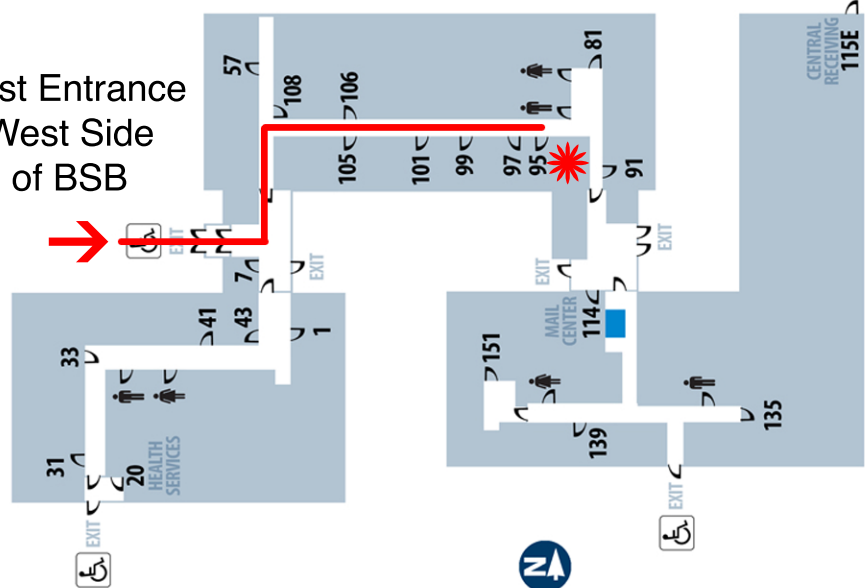

Student Housing

11. LRH – Lincoln Residence Hall
12. SFL – Sunflower Court
13. CLV – Clover Court
14. BBL – Bluebell Court
15. LKR – Larkspur Court
16. PRL – Pennyroyal Court
17. FXG – Foxglove Court
18. MGR – Marigold Court
19. TRL – Trillium Court
20. HBC – Homer L. Butler Commons (Housing Office)
21. FRH – Founders Residence Hall

Campus Buildings

22. Shepherd House
23. Kiwanis Stadium
24. CCR – Child Care Center
25. Greenhouse
26. MAB – Maintenance Building
27. PDB – Police Department
28. SPH – Spencer House
29. REC – Recreation and Athletic Center

Toronto Road

R.R.

11th Street

Photo Studio - BSB 95

Best Entrance
West Side
of BSB

edge