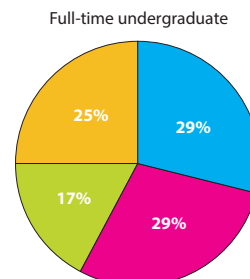

Scholarships will be awarded to students who meet the criteria based on their admission date until funds have been exhausted. Students admitted conditionally pending receipt of final transcripts due to in-progress courses at their community college will be considered for the scholarship, provided their final transcript arrives by the deadline, and they still meet the eligibility criteria. The deadline for having final transcripts in

for full admission, is the start of classes. Financial aid notifications will be disbursed through the Office of Financial Assistance and credited toward educational costs on the student's account—half in the fall semester and the other half in the spring semester. This scholarship is renewable with an institutional cumulative GPA of 3.0 or better.

Did You Know?

- UIS tuition rate is guaranteed at the time of enrollment for all four years.
- Almost 70% of all UIS students receive some financial aid.

79% resident undergraduates pay less than full tuition and fees

2021–22 Tuition & Fees

Illinois Residents

Tuition & Fees	$11,939
Room & Board	$10,410
Total	$22,349

Note: These figures are subject to change by the University of Illinois Board of Trustees. New tuition rates are typically shared in the spring before taking effect.

What Students Pay (Percent of students & families)

True Cost:

- $0
- $1–$2,999
- $3,000 to less than full tuition
- Full tuition and fees

Residence Life

go.uis.edu/reslife

Over 1,000 students choose to live in our residence halls, townhomes and apartments.

Student Life

uis.edu/studentlife

With more than 100 clubs and organizations, every star gets to shine at UIS!