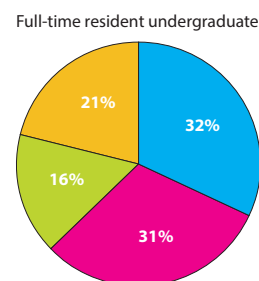

Scholarships will be awarded to students who meet the criteria based on their admission date until funds have been exhausted. Students admitted conditionally pending receipt of final transcripts due to in-progress courses at their community college will be considered for the scholarship, provided their final transcript arrives by the deadline, and they still meet the eligibility criteria. The deadline for having final transcripts in

for full admission, is the start of classes. Financial aid notifications will be disbursed through the Office of Financial Assistance and credited toward educational costs on the student's account—half in the fall semester and the other half in the spring semester. This scholarship is renewable with an institutional cumulative GPA of 3.0 or better.

Did You Know?

- UIS tuition rate is guaranteed at the time of enrollment for all four years.
- Almost 70% of all UIS students receive some financial aid.

79% resident undergraduates pay less than full tuition and fees

2021–22 Tuition & Fees

Illinois Residents

Tuition & Fees	$11,939
Room & Board	$10,410
Total	$22,349

Note: These figures are subject to change by the University of Illinois Board of Trustees. New tuition rates are typically shared in the spring before taking effect.

What Students Pay (Percent of students & families)

True Cost:

- $0
- $1–$2,999
- $3,000 to less than full tuition
- Full tuition and fees

Residence Life

go.uis.edu/reslife

Over 1,000 students choose to live in our residence halls, townhomes and apartments.

Student Life

uis.edu/studentlife

With more than 100 clubs and organizations, every star gets to shine at UIS!