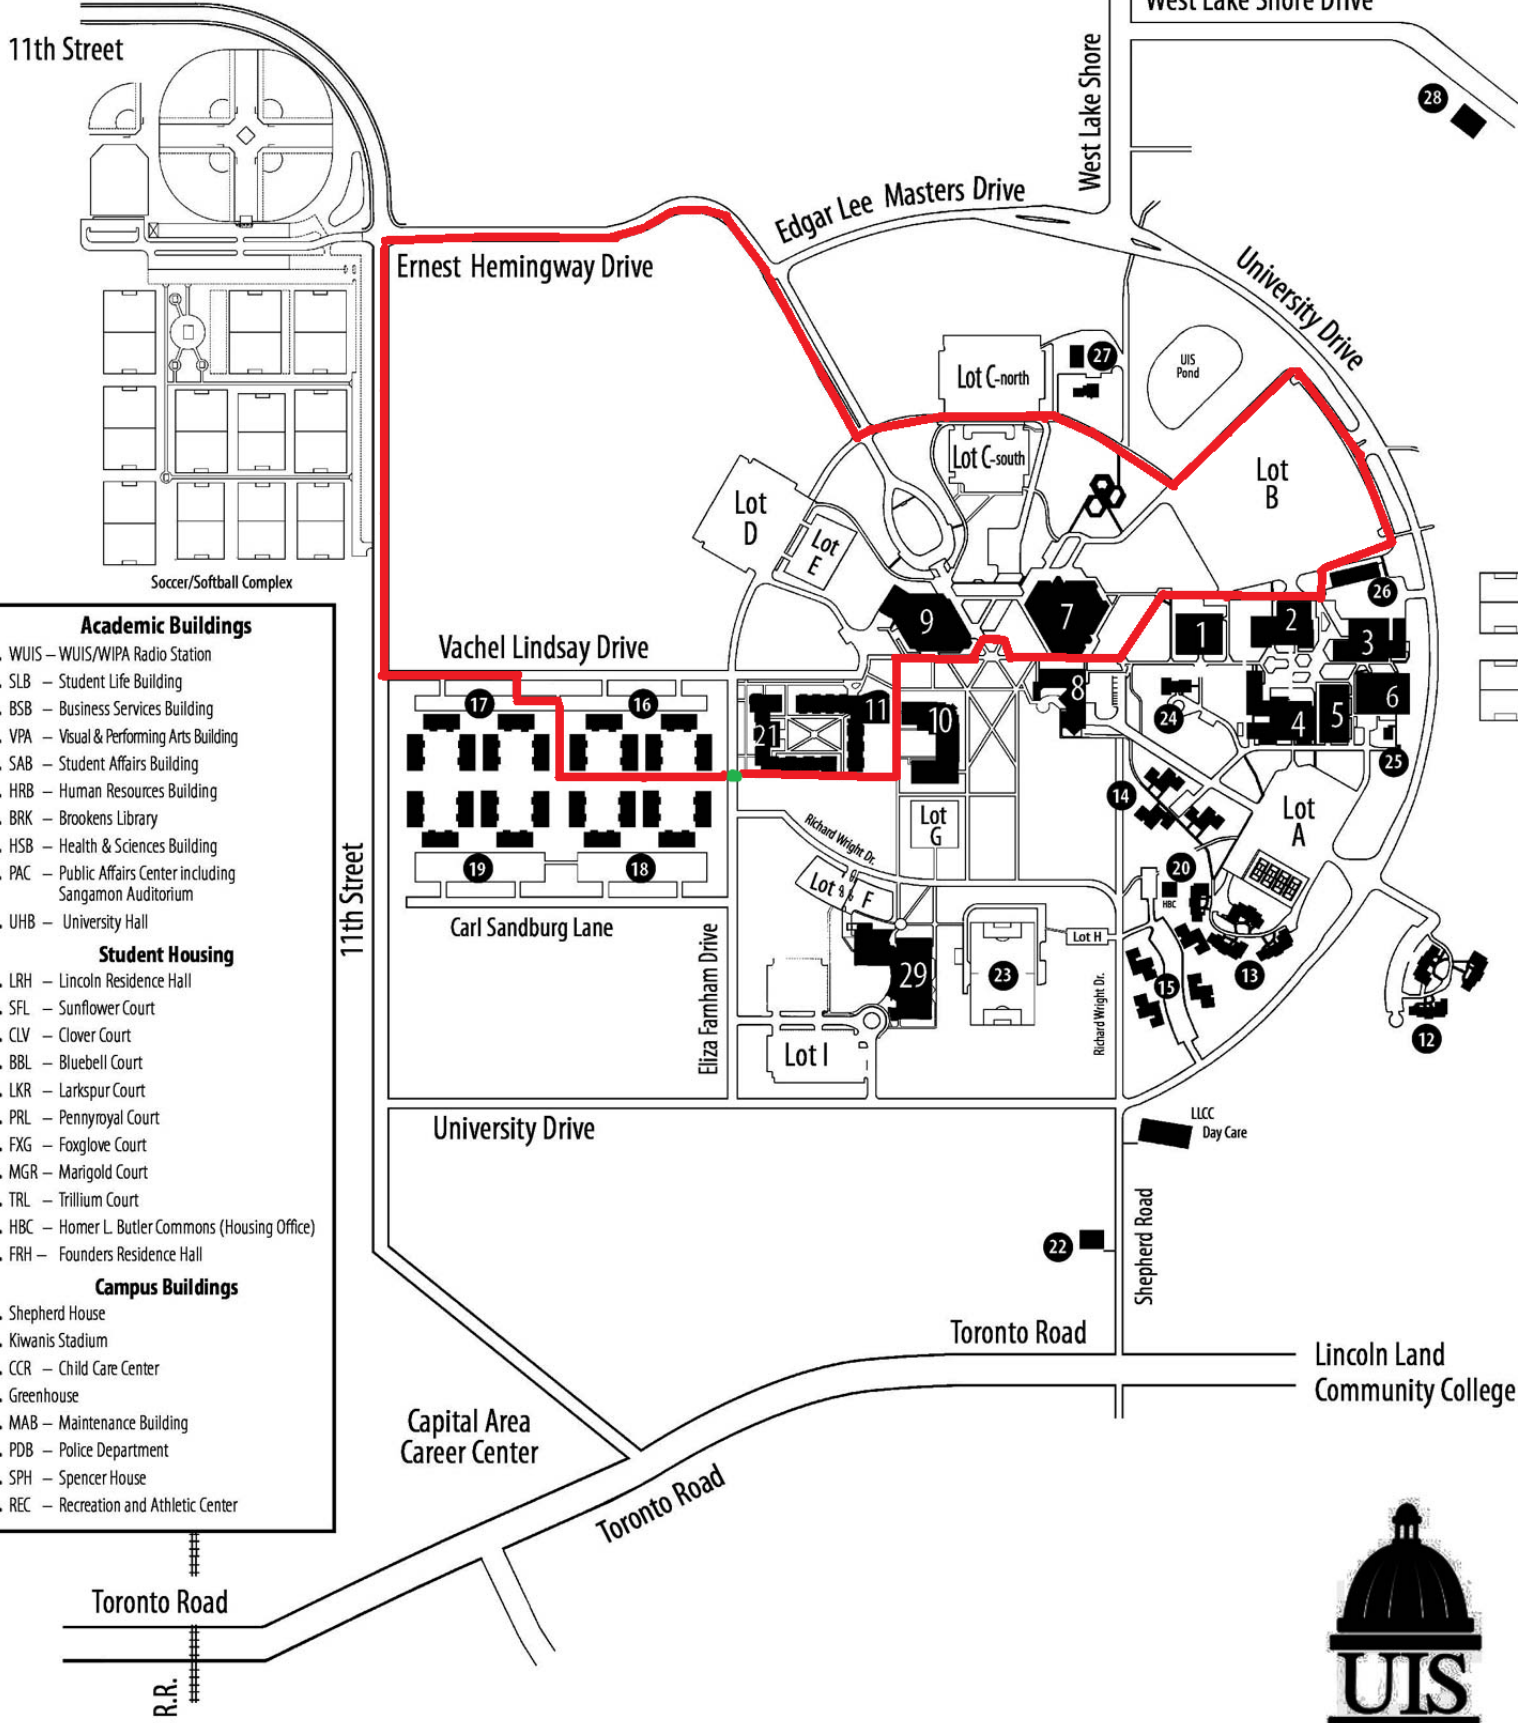

UNIVERSITY OF ILLINOIS SPRINGFIELD

Academic Buildings

1. WUIS – WUIS/WIPA Radio Station
2. SLB – Student Life Building
3. BSB – Business Services Building
4. VPA – Visual & Performing Arts Building
5. SAB – Student Affairs Building
6. HRB – Human Resources Building
7. BRK – Brookens Library
8. HSB – Health & Sciences Building
9. PAC – Public Affairs Center including Sangamon Auditorium
10. UHB – University Hall

Student Housing

11. LRH – Lincoln Residence Hall
12. SFL – Sunflower Court
13. CLV – Clover Court
14. BBL – Bluebell Court
15. LKR – Larkspur Court
16. PRL – Pennyroyal Court
17. FXG – Foxglove Court
18. MGR – Marigold Court
19. TRL – Trillium Court
20. HBC – Homer L. Butler Commons (Housing Office)
21. FRH – Founders Residence Hall

Campus Buildings

22. Shepherd House
23. Kiwanis Stadium
24. CCR – Child Care Center
25. Greenhouse
26. MAB – Maintenance Building
27. PDB – Police Department
28. SPH – Spencer House
29. REC – Recreation and Athletic Center

Lincoln Land
Community College