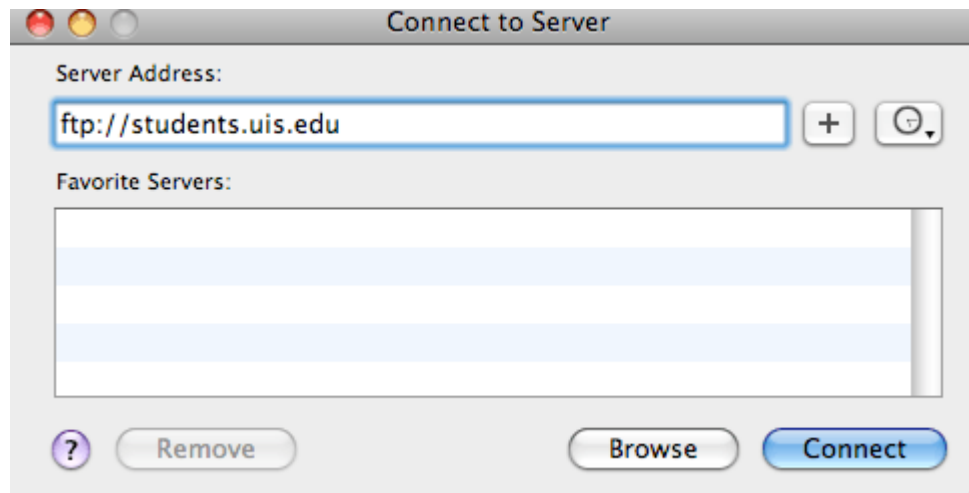

## Upload files to the student web space with Mac OS X

In the Finder, click on Go and go to "Connect to Server"

Enter ftp://students.uis.edu in the Server Address field and click Connect

When prompted, enter uisad\ + your netid and UIS email password, for example a username would be uisad\jblac2.