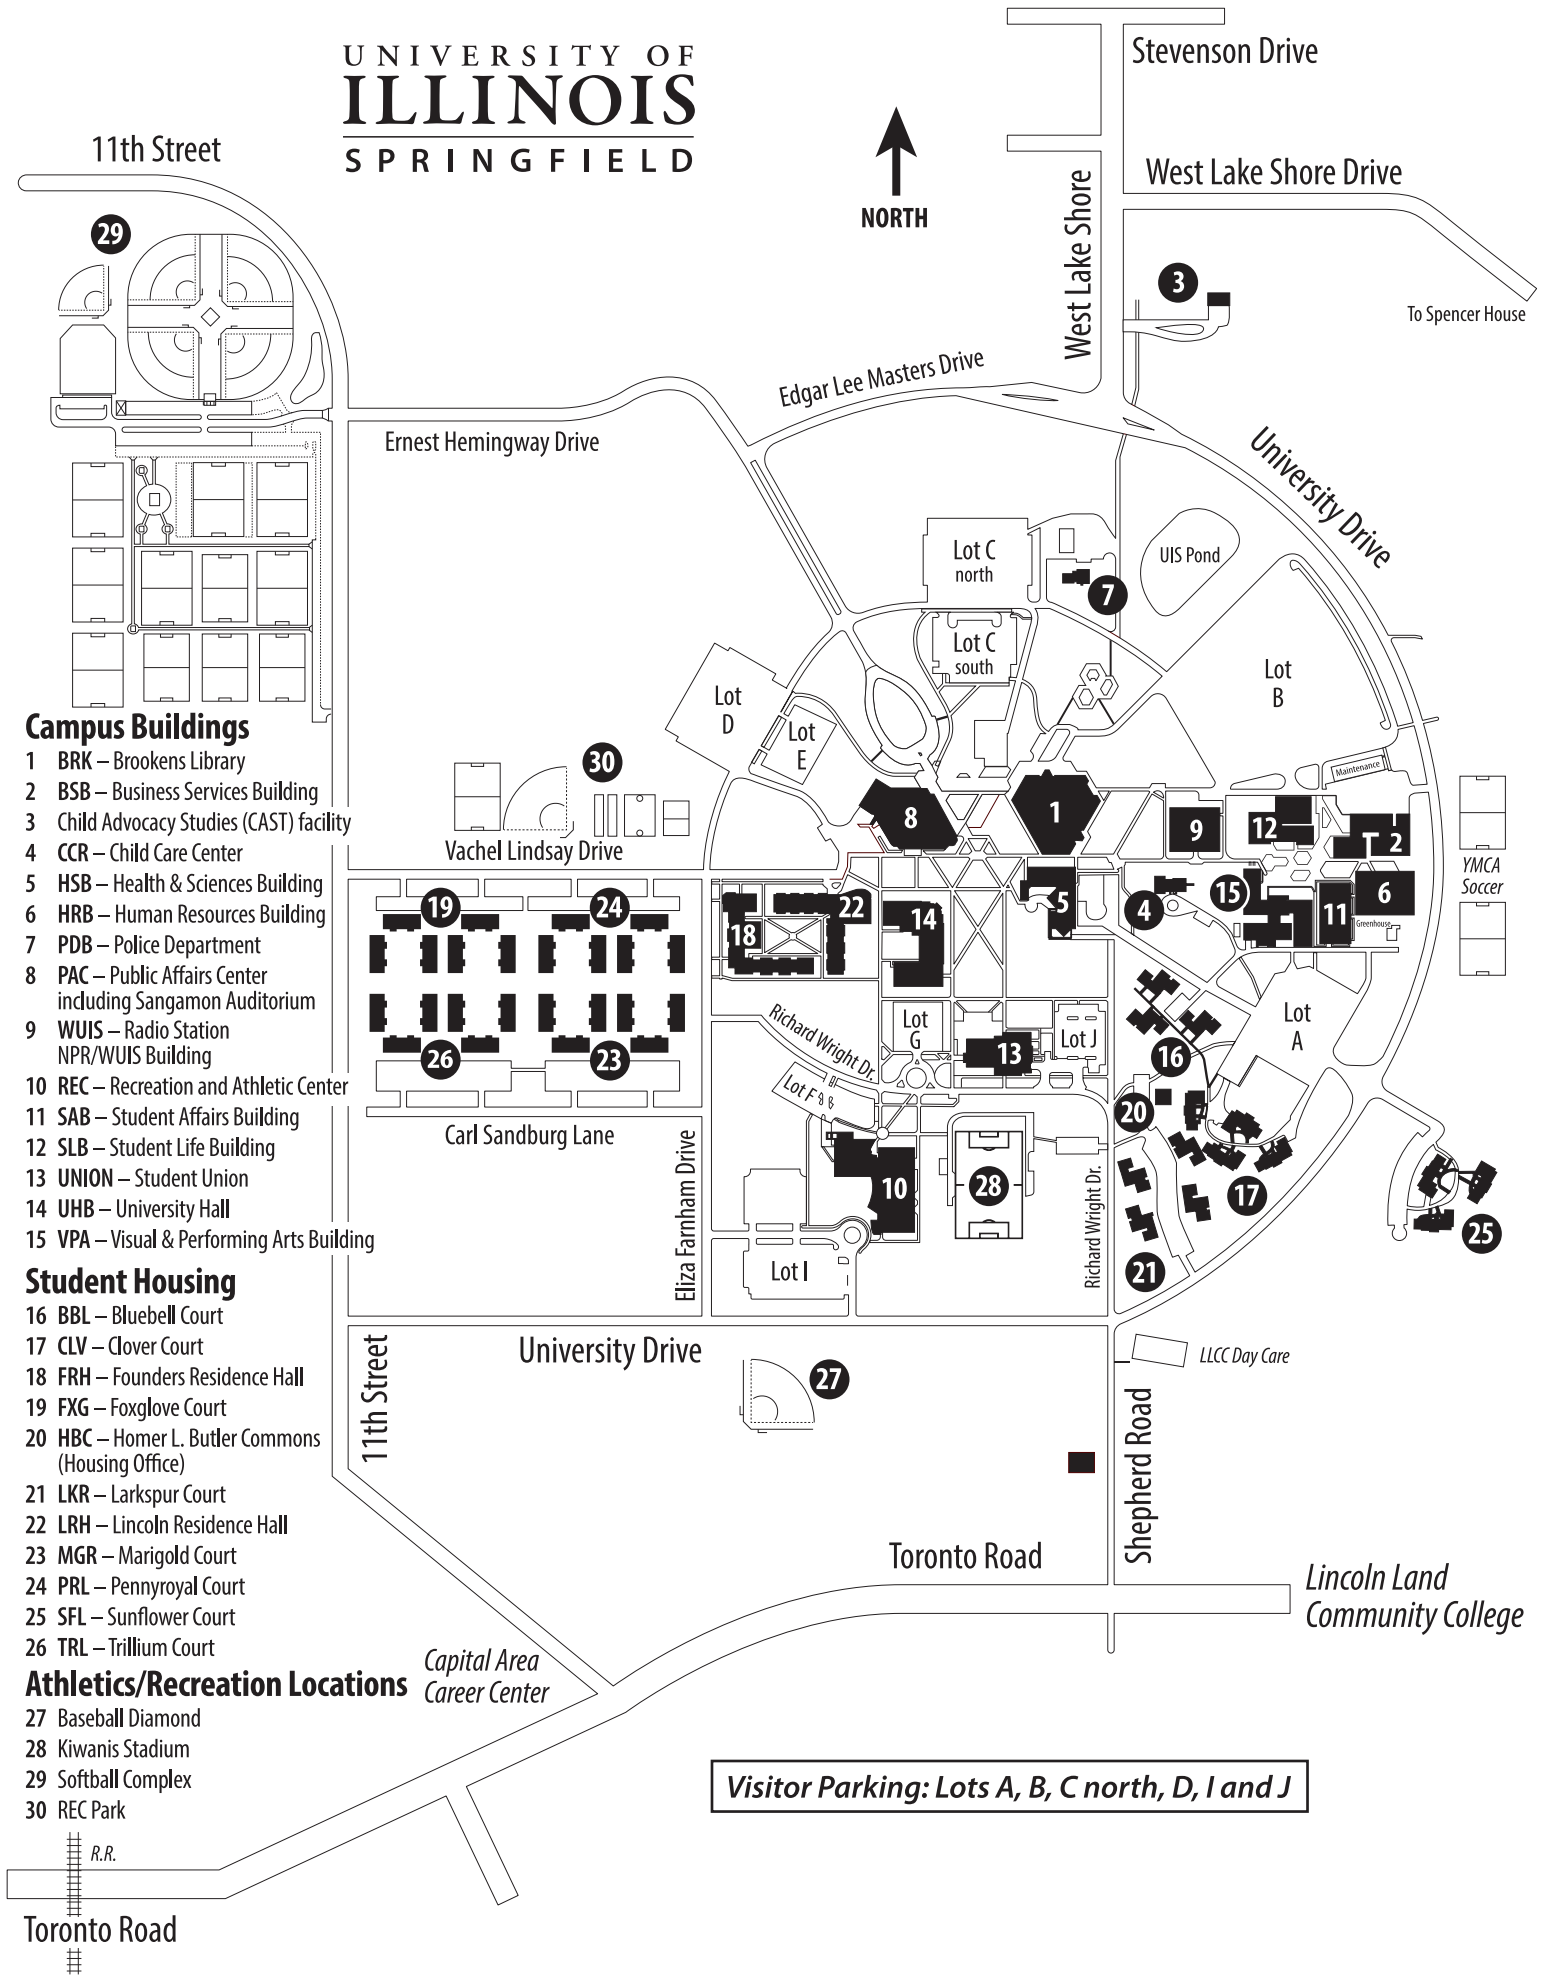

UNIVERSITY OF ILLINOIS SPRINGFIELD

Campus Buildings

- 1 BRK – Brookens Library
- 2 BSB – Business Services Building
- 3 Child Advocacy Studies (CAST) facility
- 4 CCR – Child Care Center
- 5 HSB – Health & Sciences Building
- 6 HRB – Human Resources Building
- 7 PDB – Police Department
- 8 PAC – Public Affairs Center including Sangamon Auditorium
- 9 WUIS – Radio Station NPR/WUIS Building
- 10 REC – Recreation and Athletic Center
- 11 SAB – Student Affairs Building
- 12 SLB – Student Life Building
- 13 UNION – Student Union
- 14 UHB – University Hall
- 15 VPA – Visual & Performing Arts Building

Student Housing

- 16 BBL – Bluebell Court
- 17 CLV – Clover Court
- 18 FRH – Founders Residence Hall
- 19 FXG – Foxglove Court
- 20 HBC – Homer L. Butler Commons (Housing Office)
- 21 LKR – Larkspur Court
- 22 LRH – Lincoln Residence Hall
- 23 MGR – Marigold Court
- 24 PRL – Pennyroyal Court
- 25 SFL – Sunflower Court
- 26 TRL – Trillium Court

Athletics/Recreation Locations

- 27 Baseball Diamond
- 28 Kiwanis Stadium
- 29 Softball Complex
- 30 REC Park

Visitor Parking: Lots A, B, C north, D, I and J

Ernest Hemingway Drive

Edgar Lee Masters Drive

Stevenson Drive

West Lake Shore Drive

West Lake Shore

To Spencer House

University Drive

Vachel Lindsay Drive

Carl Sandburg Lane

Eliza Farnham Drive

University Drive

Toronto Road

Shepherd Road

Lincoln Land Community College

Capital Area Career Center

Toronto Road

R.R.

NORTH

Y
M
C
A
S
o
c
c
e
r

LLCC Day Care

Maintenance

Greenhouse

UIS Pond

Lot B

Lot A

Richard Wright Dr.

Richard Wright Dr.

Lot I

Lot F & G

Lot G

Lot J

Lot D

Lot E

Lot C north

Lot C south

29

3

30

19

24

26

23

18

22

14

5

4

15

12

T 2

6

11

16

17

25

27

28

21

11th Street