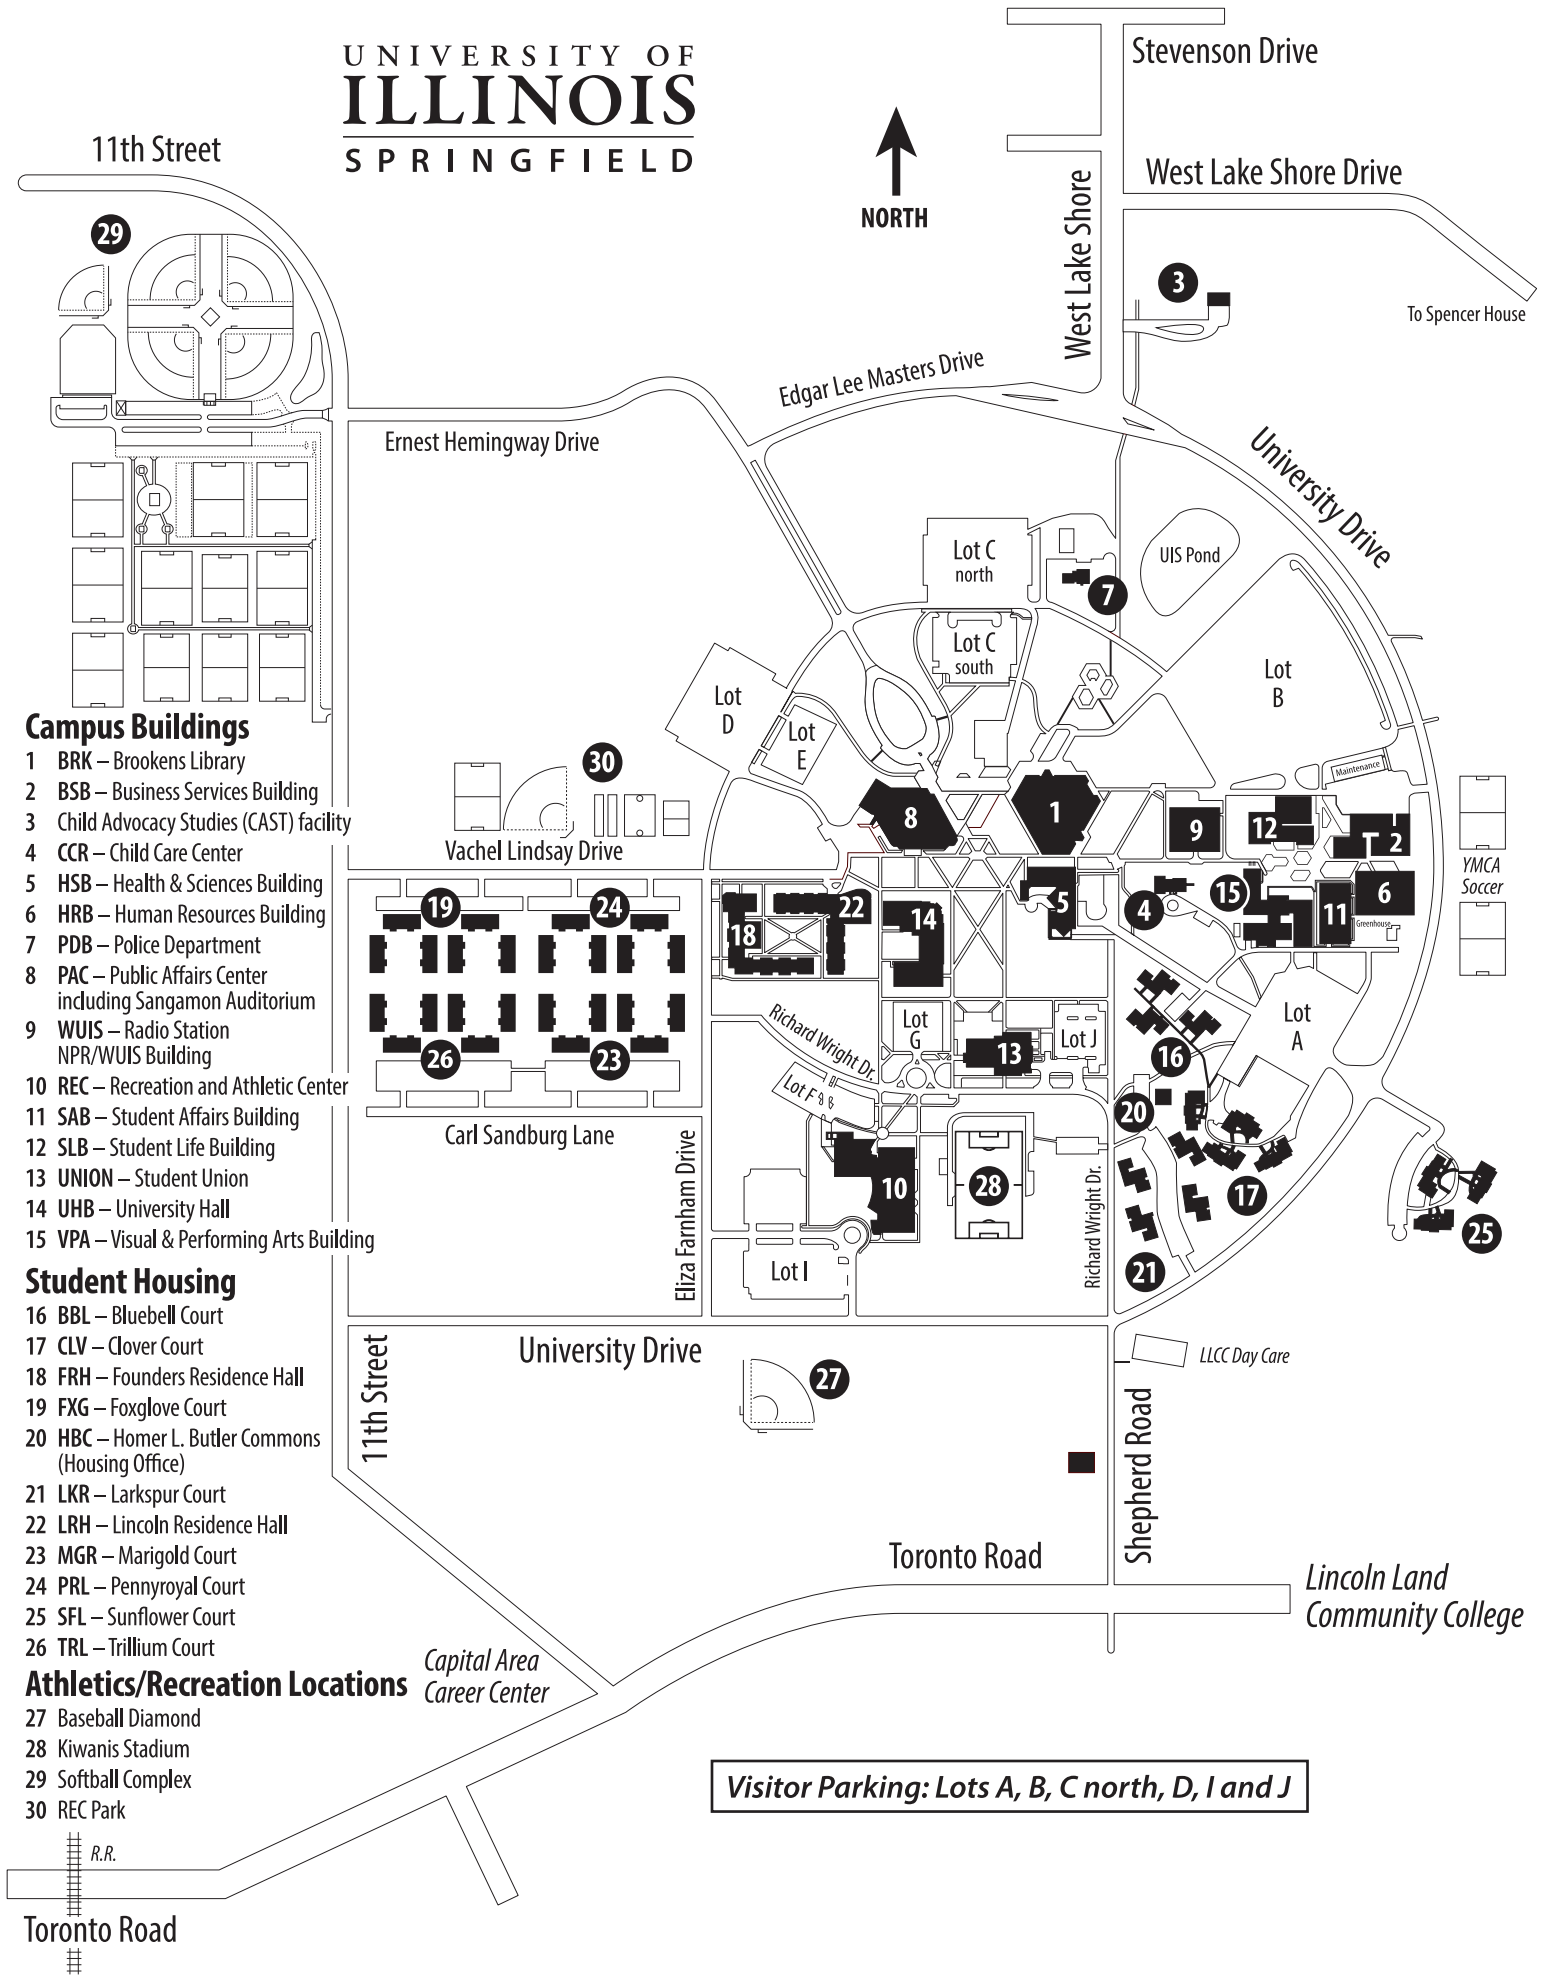

UNIVERSITY OF ILLINOIS SPRINGFIELD

Campus Buildings

- 1 BRK – Brookens Library
- 2 BSB – Business Services Building
- 3 Child Advocacy Studies (CAST) facility
- 4 CCR – Child Care Center
- 5 HSB – Health & Sciences Building
- 6 HRB – Human Resources Building
- 7 PDB – Police Department
- 8 PAC – Public Affairs Center including Sangamon Auditorium
- 9 WUIS – Radio Station NPR/WUIS Building
- 10 REC – Recreation and Athletic Center
- 11 SAB – Student Affairs Building
- 12 SLB – Student Life Building
- 13 UNION – Student Union
- 14 UHB – University Hall
- 15 VPA – Visual & Performing Arts Building

Student Housing

- 16 BBL – Bluebell Court
- 17 CLV – Clover Court
- 18 FRH – Founders Residence Hall
- 19 FXG – Foxglove Court
- 20 HBC – Homer L. Butler Commons (Housing Office)
- 21 LKR – Larkspur Court
- 22 LRH – Lincoln Residence Hall
- 23 MGR – Marigold Court
- 24 PRL – Pennyroyal Court
- 25 SFL – Sunflower Court
- 26 TRL – Trillium Court

Athletics/Recreation Locations

- 27 Baseball Diamond
- 28 Kiwanis Stadium
- 29 Softball Complex
- 30 REC Park

Visitor Parking: Lots A, B, C north, D, I and J

Toronto Road

Lincoln Land Community College