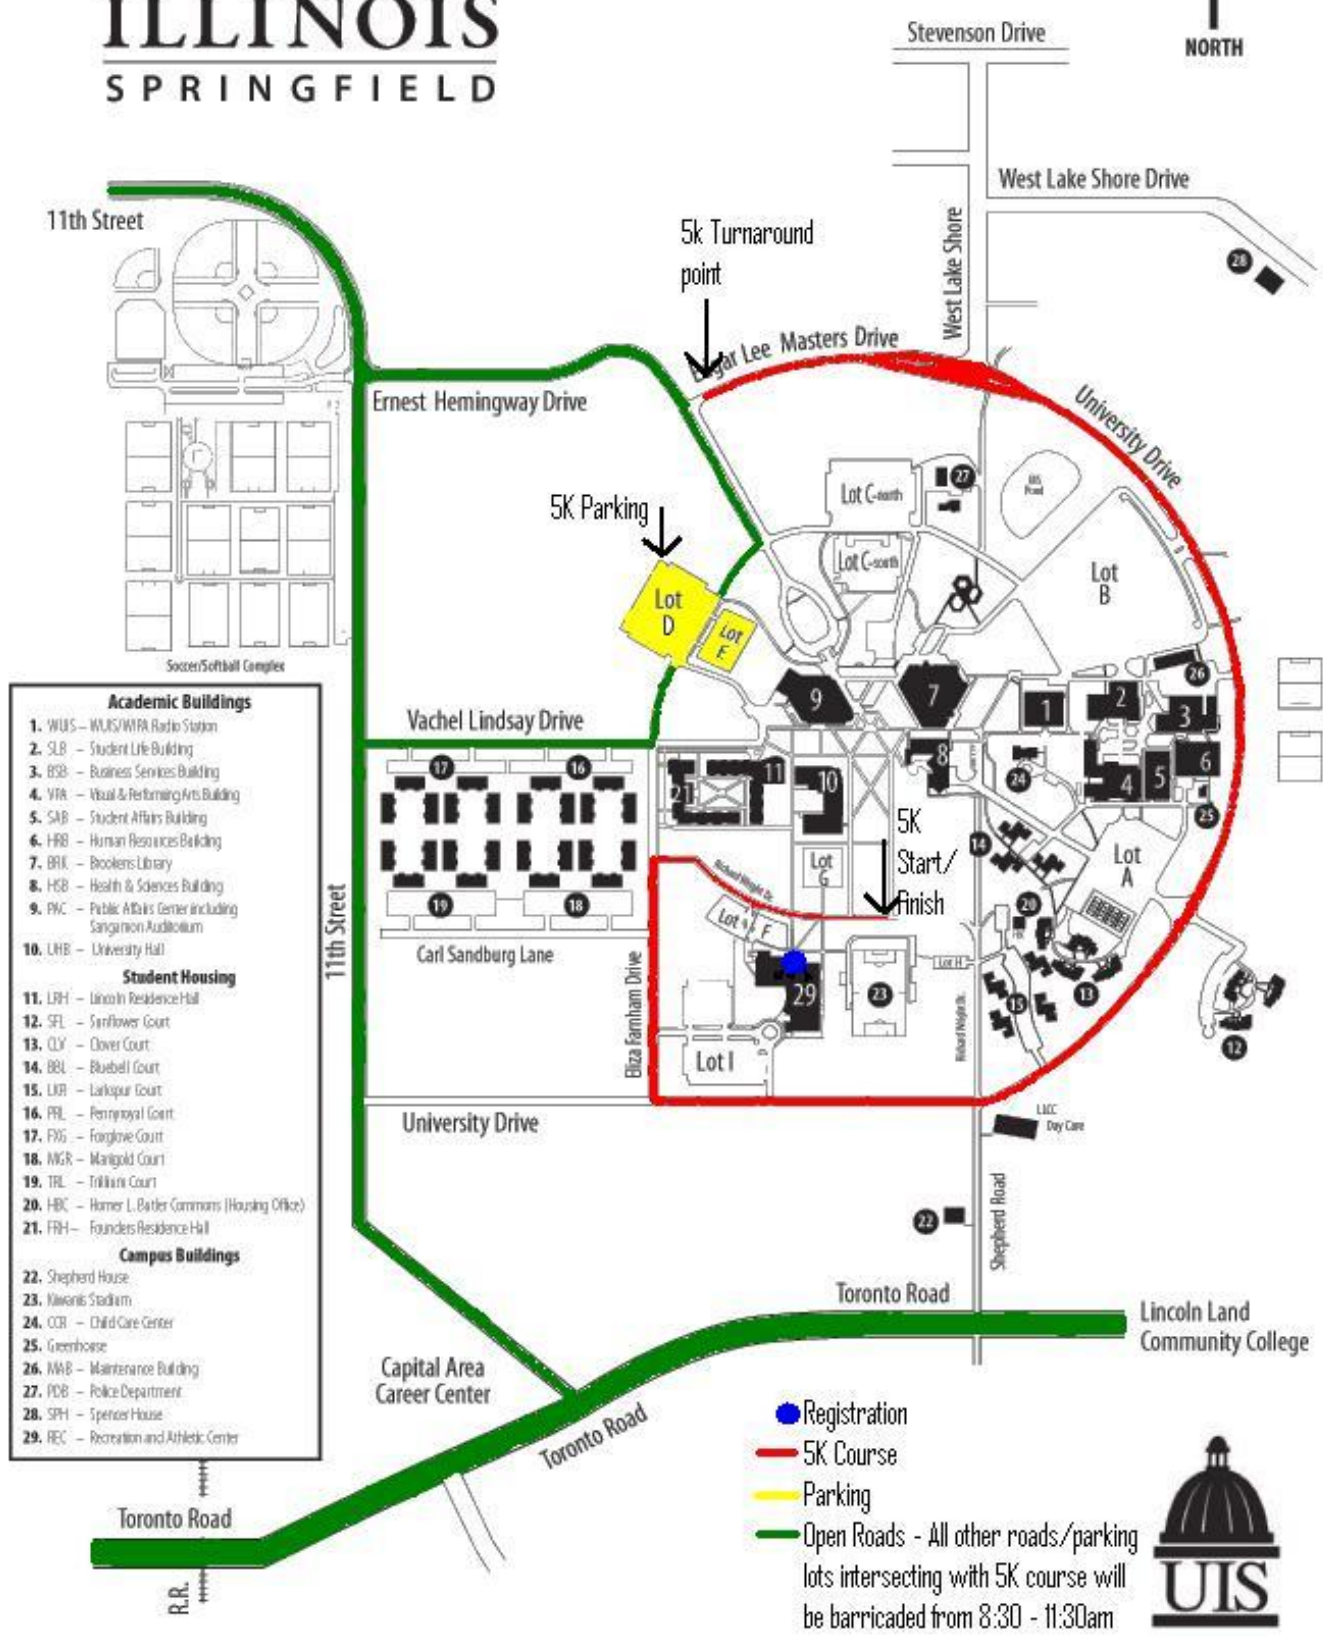

UNIVERSITY OF ILLINOIS SPRINGFIELD

- Academic Buildings**
1. WUIS - WUIS/WIRA Radio Station
 2. SLB - Student Life Building
 3. BSB - Business Services Building
 4. VPA - Visual & Performing Arts Building
 5. SAB - Student Affairs Building
 6. HRB - Human Resources Building
 7. BRK - Bookers Library
 8. HSB - Health & Sciences Building
 9. PAC - Public Affairs Center including Sangamon Auditorium
 10. UHB - University Hall
- Student Housing**
11. LRH - Lincoln Residence Hall
 12. SPL - Sunflower Court
 13. CLY - Clover Court
 14. BBL - Bluebell Court
 15. LKR - Larkspur Court
 16. PRL - Penroyal Court
 17. FNG - Forgione Court
 18. MGR - Marigold Court
 19. TRL - Trillium Court
 20. HBC - Homer L. Butler Commons (Housing Office)
 21. FRH - Founders Residence Hall
- Campus Buildings**
22. Shepherd House
 23. Niwens Stadium
 24. CCB - Child Care Center
 25. Greenhouse
 26. MMB - Maintenance Building
 27. PDB - Police Department
 28. SPH - Spenser House
 29. REC - Recreation and Athletic Center

● Registration
 — 5K Course
 — Parking
 — Open Roads - All other roads/parking lots intersecting with 5K course will be barricaded from 8:30 - 11:30am