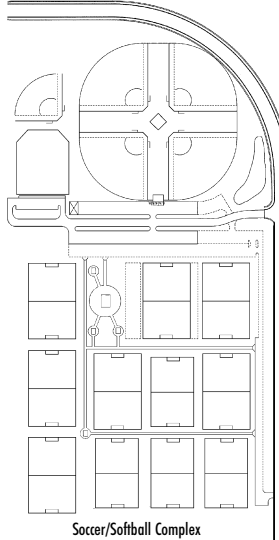

UNIVERSITY OF ILLINOIS AT SPRINGFIELD

11th Street

Stevenson Drive

West Lake Shore Drive