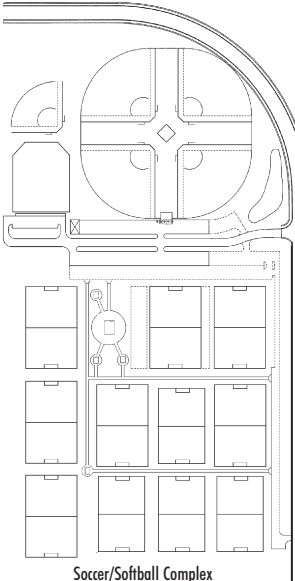

UNIVERSITY OF ILLINOIS AT SPRINGFIELD

11th Street

Stevenson Drive

West Lake Shore Drive

Sangamon
Credit Union

Spencer
House

Edgar Lee Masters Drive

Ernest Hemingway Drive

University Drive

Soccer/Softball Complex