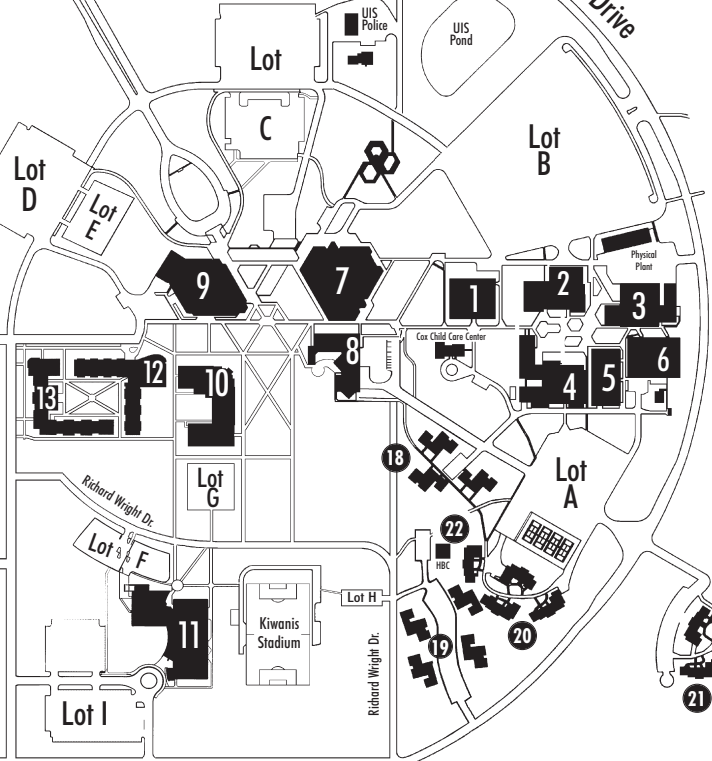

UNIVERSITY OF ILLINOIS AT SPRINGFIELD

11th Street

Stevenson Drive

West Lake Shore Drive

Sangamon
Credit Union

Spencer
House

Edgar Lee Masters Drive

Ernest Hemingway Drive

University Drive

Soccer/Softball Complex

Vachel Lindsay Drive

Carl Sandburg Lane

11th Street

Eliza Farnham Drive

University Drive

Toronto Road

Shepherd Road

LLCC
Day Care

Lincoln Land
Community College

Capital Area
Career Center

Toronto Road

R.R.

Toronto Road

- Campus Buildings**
1. WUIS – WUIS/WIPA Radio Station
 2. SLB – Student Life Building
 3. BSB – Business Services Building
 4. VPA – Visual & Performing Arts Building
 5. SAB – Student Affairs Building
 6. HRB – Human Resources Building
 7. BRK – Brookens Library
 8. HSB – Health & Sciences Building
 9. PAC – Public Affairs Center including Sangamon Auditorium
 10. UHB – University Hall
 11. REC – The Recreation and Athletic Center
- Campus Housing**
12. LRH – Lincoln Residence Hall
 13. FRH – Founders Residence Hall
 14. FXG – Foxglove Court
 15. PRL – Pennyroyal Court
 16. TRL – Trillium Court
 17. MGR – Marigold Court
 18. BBL – Bluebell Court
 19. LKR – Larkspur Court
 20. CLV – Clover Court
 21. SFL – Sunflower Court
 22. HBC – Homer L. Butler Commons (Housing Office)