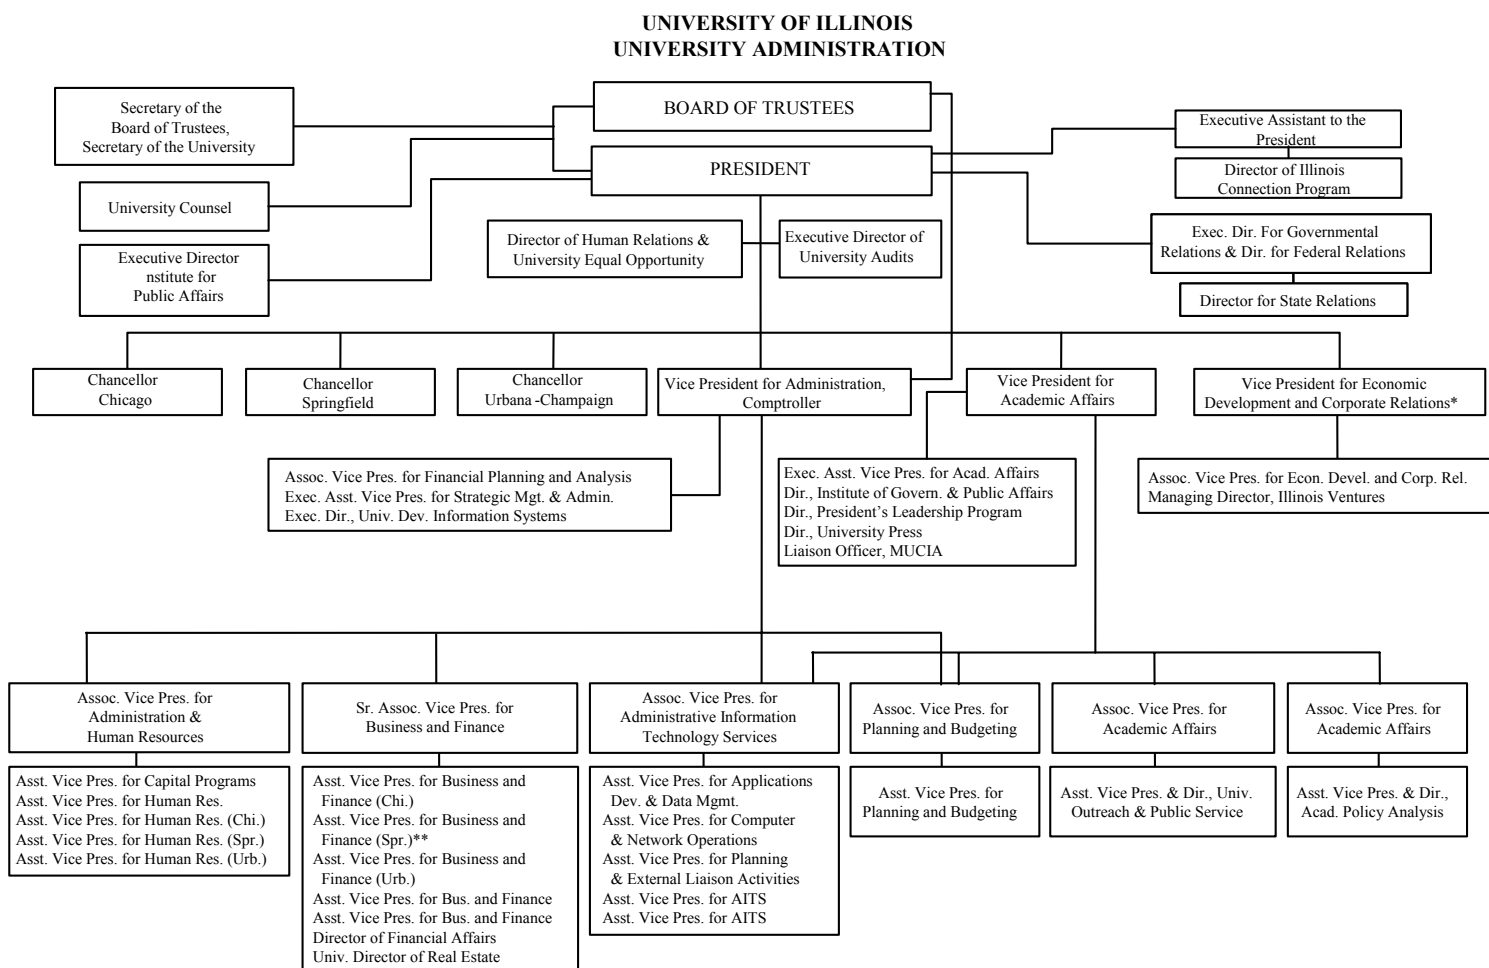

# ORGANIZATIONAL CHARTS

The following charts illustrate the organization of University Administration and the UIS campus administration.

## UNIVERSITY ADMINISTRATION

\*Also has responsibilities for campus activities related to technology commercialization and associated economic development.

\*\*This position also reports to the Chancellor of the Springfield campus and Vice Chancellor for Administration.